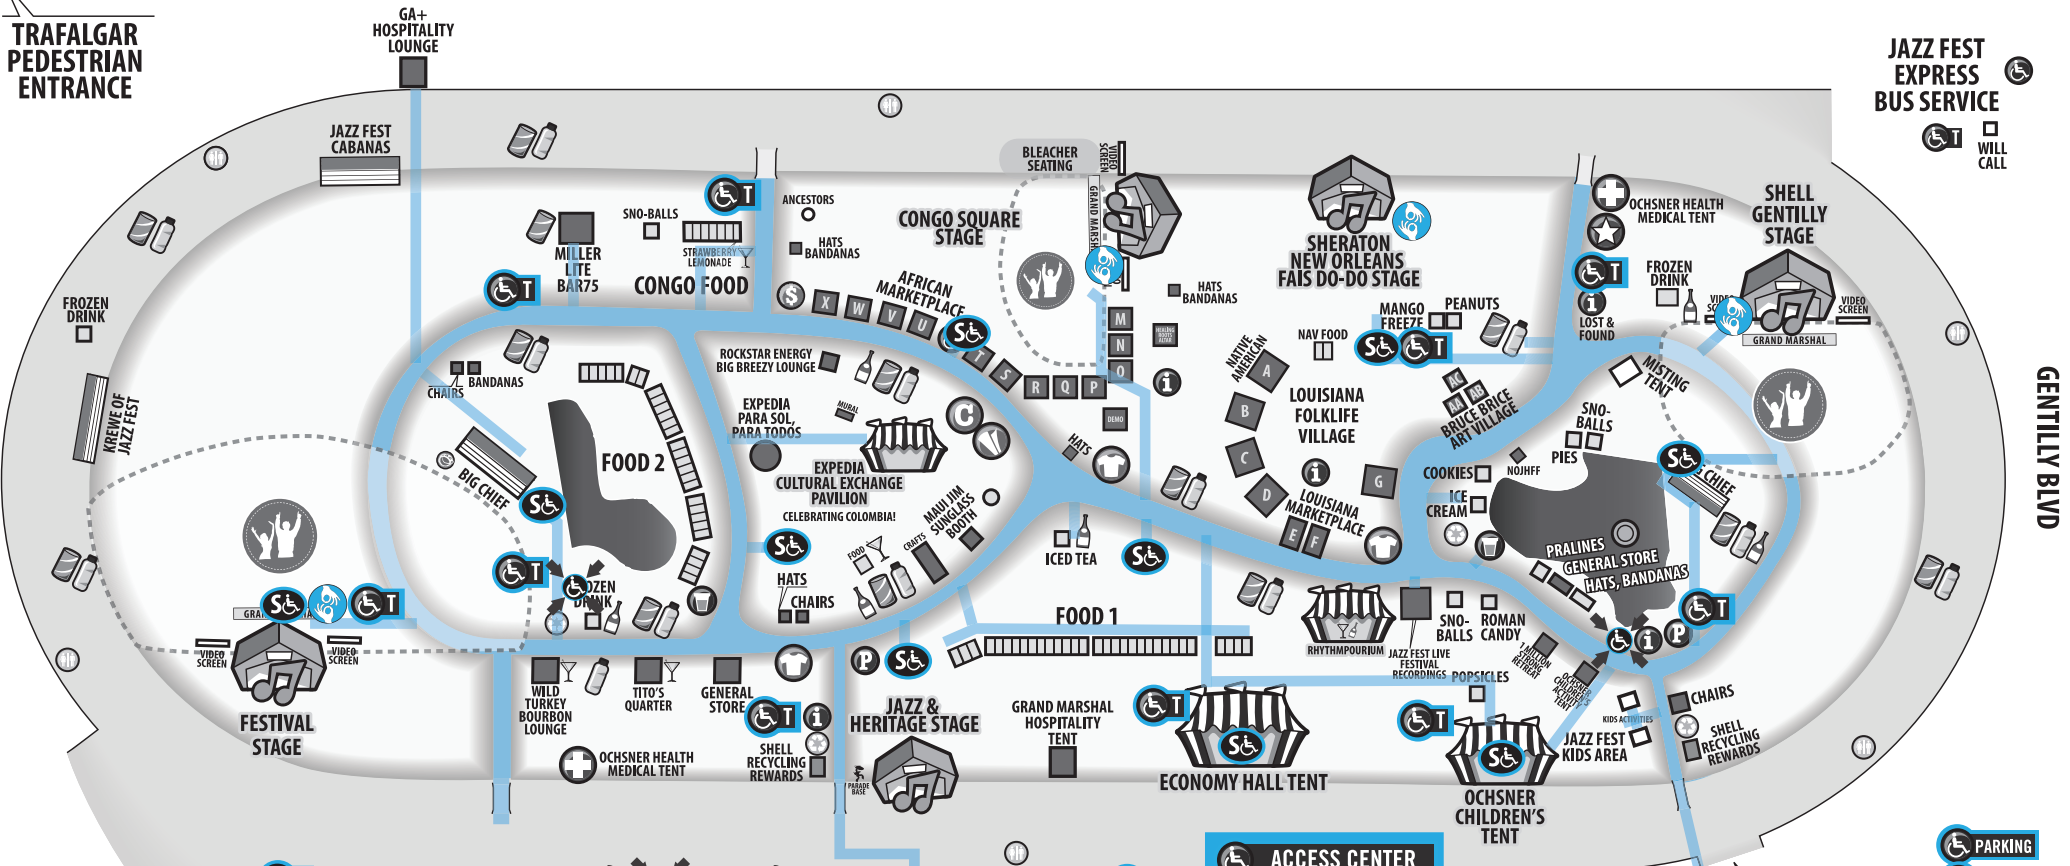

TRAFALGAR PEDESTRIAN ENTRANCE

JAZZ FEST EXPRESS BUS SERVICE
WILL CALL

GENTILLY BLVD

i INFORMATION	T T-SHIRTS, OFFICIAL MERCH	M MUSIC STAGE	P PERFORMANCE TENT	S STANDING ROOM ONLY
P PROGRAMS	POSTER POSTERS	F FOOD BOOTHS	C CRAFT BOOTHS	W WATER
R REFILL STATION	C CLOTHING	S BEER, SOFT DRINKS	B BAR	W WINE
SR SHELL RECYCLING REWARDS	CASH CASH EXCHANGE LOCATION	TOILETS TOILETS	+ OCHSNER HEALTH MEDICAL TENT	
★ POLICE				

ACCESS CENTER

LARGE TYPE
BRAILLE
ACCESSIBLE TOILET

NO CHAIRS, BLANKETS OR TARPS PERMITTED ON THE DIRT TRACK

RECYCLING STATIONS LOCATED THROUGHOUT THE GROUNDS

ACCESS CENTER

LARGE TYPE
BRAILLE
UPON REQUEST

PER SCHEDULE

ACCESSIBLE TOILET

GRANDSTAND PROVIDES AN INDOOR SPACE & AIR CONDITIONING

ACCESSIBLE VIEWING

ACCESSIBLE PATHWAY

EMERGENCY RALLY POINT

subject to change