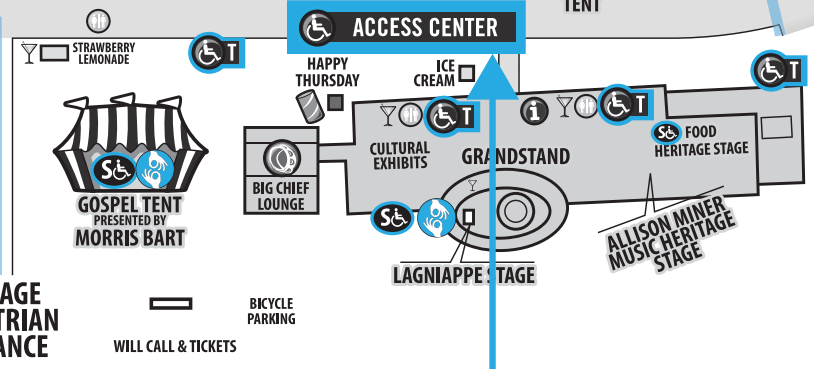

TRAFALGAR PEDESTRIAN ENTRANCE

JAZZ FEST EXPRESS BUS SERVICE
WILL CALL

GENTILLY BLVD

i INFORMATION	T T-SHIRTS, OFFICIAL MERCH	M MUSIC STAGE	P PERFORMANCE TENT	S STANDING ROOM ONLY
P PROGRAMS	POSTER POSTERS	F FOOD BOOTHS	C CRAFT BOOTHS	W WATER
R REFILL STATION	C CLOTHING	S BEER, SOFT DRINKS	B BAR	W WINE
SR SHELL RECYCLING REWARDS	CASH CASH EXCHANGE LOCATION	TOILETS TOILETS	+ OCHSNER HEALTH MEDICAL TENT	
★ POLICE				

ACCESS CENTER

LARGE TYPE
BRAILLE
ACCESSIBLE TOILET

NO CHAIRS, BLANKETS OR TARPS PERMITTED ON THE DIRT TRACK

RECYCLING STATIONS LOCATED THROUGHOUT THE GROUNDS

ACCESS CENTER

LARGE TYPE
BRAILLE
UPON REQUEST

PER SCHEDULE

ACCESSIBLE TOILET

GRANDSTAND PROVIDES AN INDOOR SPACE & AIR CONDITIONING

ACCESSIBLE VIEWING

ACCESSIBLE PATHWAY

EMERGENCY RALLY POINT

subject to change