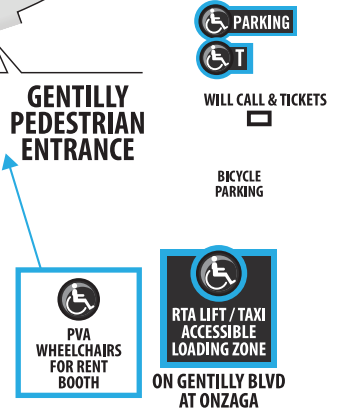

TRAFALGAR PEDESTRIAN ENTRANCE

JAZZ FEST EXPRESS BUS SERVICE
WILL CALL

GENTILLY BLVD

i INFORMATION	T T-SHIRTS, OFFICIAL MERCH	M MUSIC STAGE	P PERFORMANCE TENT	S STANDING ROOM ONLY
P PROGRAMS	POSTER POSTERS	F FOOD BOOTHS	C CRAFT BOOTHS	W WATER
R REFILL STATION	C CLOTHING	S BEER, SOFT DRINKS	B BAR	W WINE
SR SHELL RECYCLING REWARDS	CASH CASH EXCHANGE LOCATION	TOILETS TOILETS	+ OCHSNER HEALTH MEDICAL TENT	
★ POLICE				

ACCESS CENTER

LARGE TYPE
BRAILLE
ACCESSIBLE TOILET

NO CHAIRS, BLANKETS OR TARPS PERMITTED ON THE DIRT TRACK

RECYCLING STATIONS LOCATED THROUGHOUT THE GROUNDS

ACCESS CENTER

LARGE TYPE
BRAILLE
UPON REQUEST

PER SCHEDULE

ACCESSIBLE TOILET

GRANDSTAND PROVIDES AN INDOOR SPACE & AIR CONDITIONING

ACCESSIBLE VIEWING

ACCESSIBLE PATHWAY

EMERGENCY RALLY POINT

subject to change