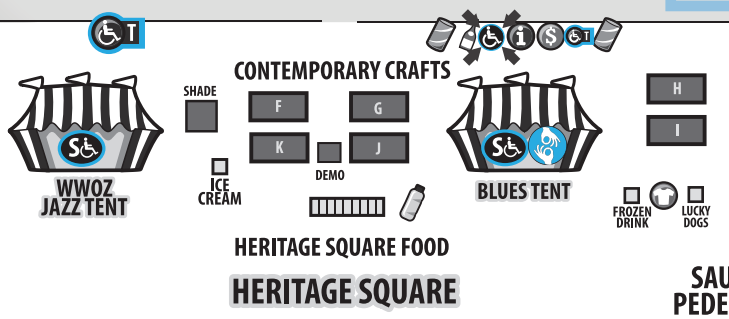

TRAFALGAR PEDESTRIAN ENTRANCE

JAZZ FEST EXPRESS BUS SERVICE
WILL CALL

GENTILLY BLVD

i INFORMATION	T T-SHIRTS, OFFICIAL MERCH	M MUSIC STAGE	P PERFORMANCE TENT	S STANDING ROOM ONLY
P PROGRAMS	POSTER POSTERS	F FOOD BOOTHS	C CRAFT BOOTHS	W WATER
R REFILL STATION	C CLOTHING	S BEER, SOFT DRINKS	B BAR	W WINE
SR SHELL RECYCLING REWARDS	CASH CASH EXCHANGE LOCATION	TOILETS TOILETS	+ OCHSNER HEALTH MEDICAL TENT	
★ POLICE				

ACCESS CENTER

LARGE TYPE
BRAILLE
ACCESSIBLE TOILET

NO CHAIRS, BLANKETS OR TARPS PERMITTED ON THE DIRT TRACK

RECYCLING STATIONS LOCATED THROUGHOUT THE GROUNDS

ACCESS CENTER

LARGE TYPE
BRAILLE
UPON REQUEST

PER SCHEDULE

ACCESSIBLE TOILET

GRANDSTAND PROVIDES AN INDOOR SPACE & AIR CONDITIONING

ACCESSIBLE VIEWING

ACCESSIBLE PATHWAY

EMERGENCY RALLY POINT

subject to change