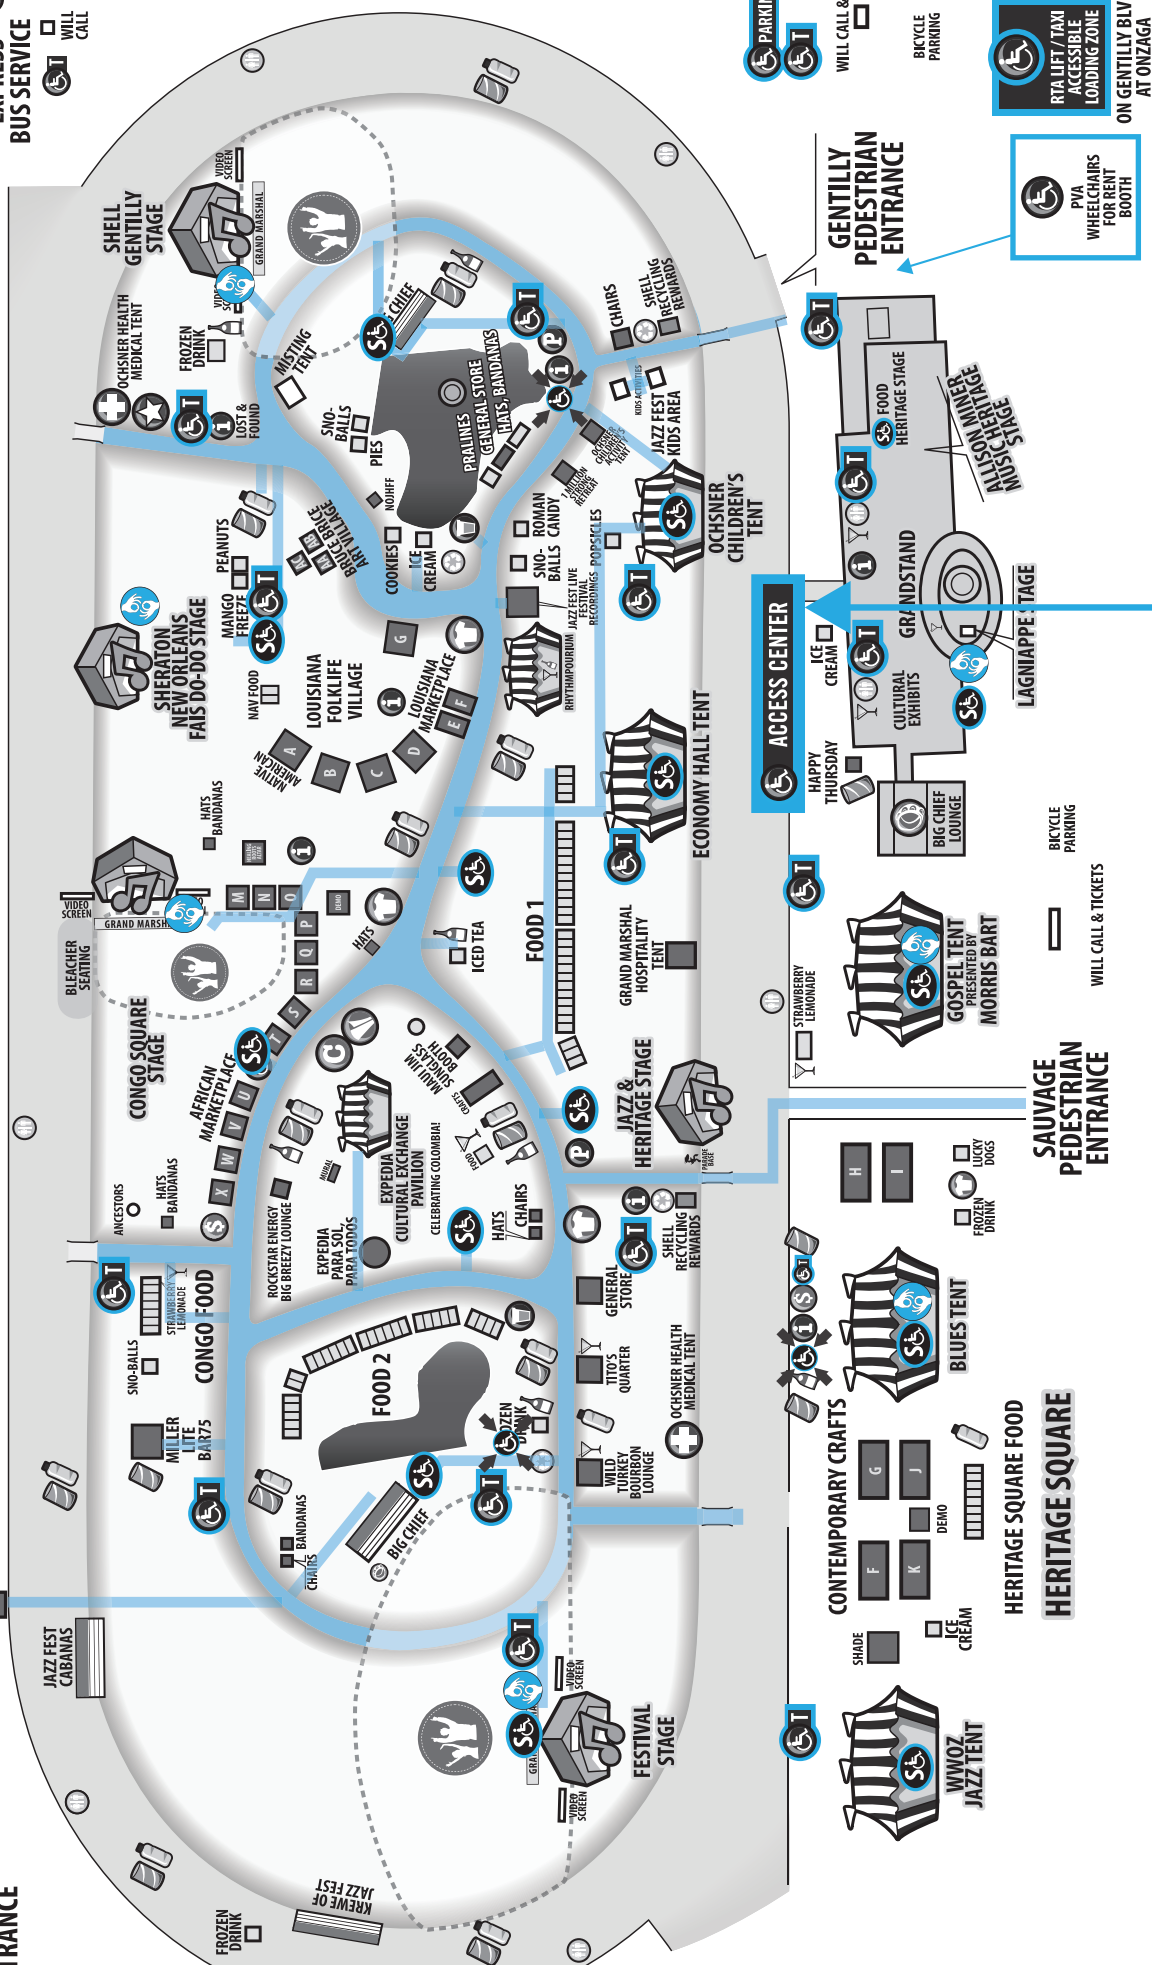

GENTILLY BLVD

JAZZ FEST EXPRESS
BUS SERVICE

TRAFALGAR PEDESTRIAN ENTRANCE

	INFORMATION		T-SHIRTS, OFFICIAL MERCH
	PROGRAMS		POSTERS
	REFILL STATION		CLOTHING
	SHELL RECYCLING REWARDS		CASH EXCHANGE LOCATION
	POLICE		TOILETS
	OCHSNER HEALTH MEDICAL TENT		MUSIC STAGE
	FOOD BOOTHS		CRAFT BOOTHS
	WATER		BEER
	SOFT DRINKS		BAR
	WINE		PERFORMANCE TENT
	STANDING ROOM ONLY		MUSIC STAGE

	LARGE TYPE		BRAILLE
	ACCESSIBLE TOILET		NO CHAIRS, BLANKETS OR TAPPS PERMITTED ON THE DIRT TRACK
	RECYCLING STATIONS LOCATED THROUGHOUT THE GROUNDS		PERFORMANCE TENT

	ACCESS CENTER		LARGE TYPE
	BRAILLE		ACCESSIBLE TOILET
	PER SCHEDULE		NO CHAIRS, BLANKETS OR TAPPS PERMITTED ON THE DIRT TRACK
	RECYCLING STATIONS LOCATED THROUGHOUT THE GROUNDS		PERFORMANCE TENT

	LARGE TYPE		BRAILLE
	ACCESSIBLE TOILET		PER SCHEDULE
	ACCESS CENTER		PERFORMANCE TENT

	ACCESSIBLE VIEWING		EMERGENCY RALLY POINT
	ACCESSIBLE PATHWAY		PERFORMANCE TENT

GRANDSTAND PROVIDES AN INDOOR SPACE & AIR CONDITIONING

subject to change

WILL CALL & TICKETS
PARKING
BICYCLE PARKING
ON GENTILLY BLVD AT ONZAGA

WILL CALL & TICKETS
BICYCLE PARKING

WILL CALL & TICKETS
BICYCLE PARKING

HERITAGE SQUARE FOOD

CONTEMPORARY CRAFTS

SAUSAGE PEDESTRIAN ENTRANCE