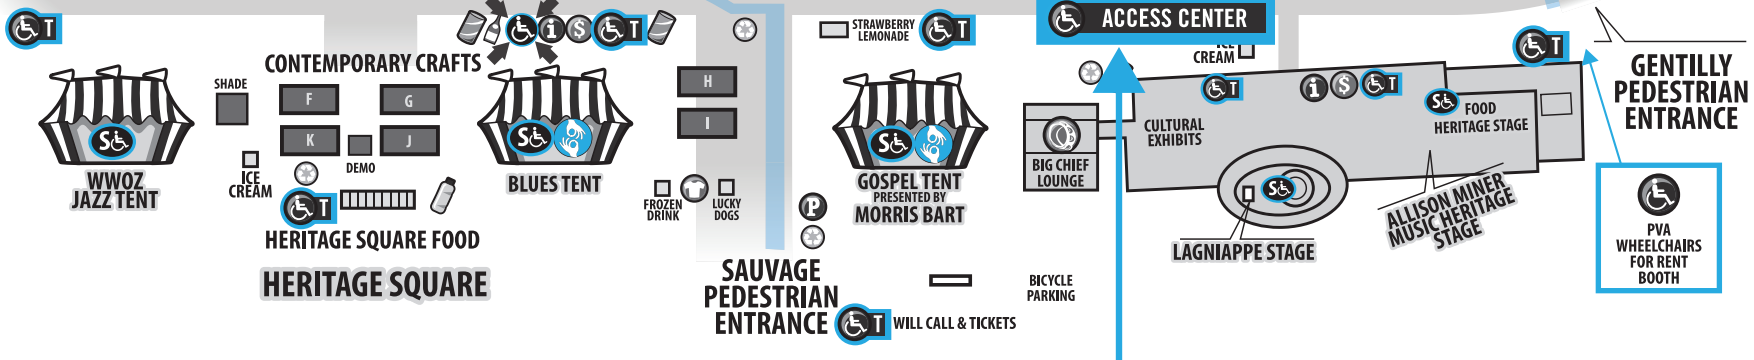

GENTILLY BLVD

PARKING

 WILL CALL & TICKETS

RTA LIFT / TAXI ACCESSIBLE LOADING ZONE
 ON GENTILLY BLVD AT ONZAGA
GENTILLY PEDESTRIAN ENTRANCE

 PVA WHEELCHAIRS FOR RENT BOOTH
GENTILLY PEDESTRIAN GATE

- | | | | | |
|-------------------|-----------------------------|-------------------|------------------|--------------------|
| INFORMATION | T-SHIRTS, OFFICIAL MERCH | MUSIC STAGE | PERFORMANCE TENT | STANDING ROOM ONLY |
| PROGRAMS | POSTERS | FOOD BOOTHS | CRAFT BOOTHS | WATER |
| REFILL STATION | CLOTHING | BEER, SOFT DRINKS | WINE | |
| RECYCLING STATION | CASH EXCHANGE LOCATION | | | |
| POLICE | OCHSNER HEALTH MEDICAL TENT | | | |

ACCESS CENTER

LARGE TYPE **BRaille** **6g**

UPON REQUEST PER SCHEDULE

ACCESSIBLE TOILET

ACCESSIBLE SEATING

ACCESSIBLE PATHWAY

EMERGENCY RALLY POINT

GRANDSTAND PROVIDES AN INDOOR SPACE & AIR CONDITIONING