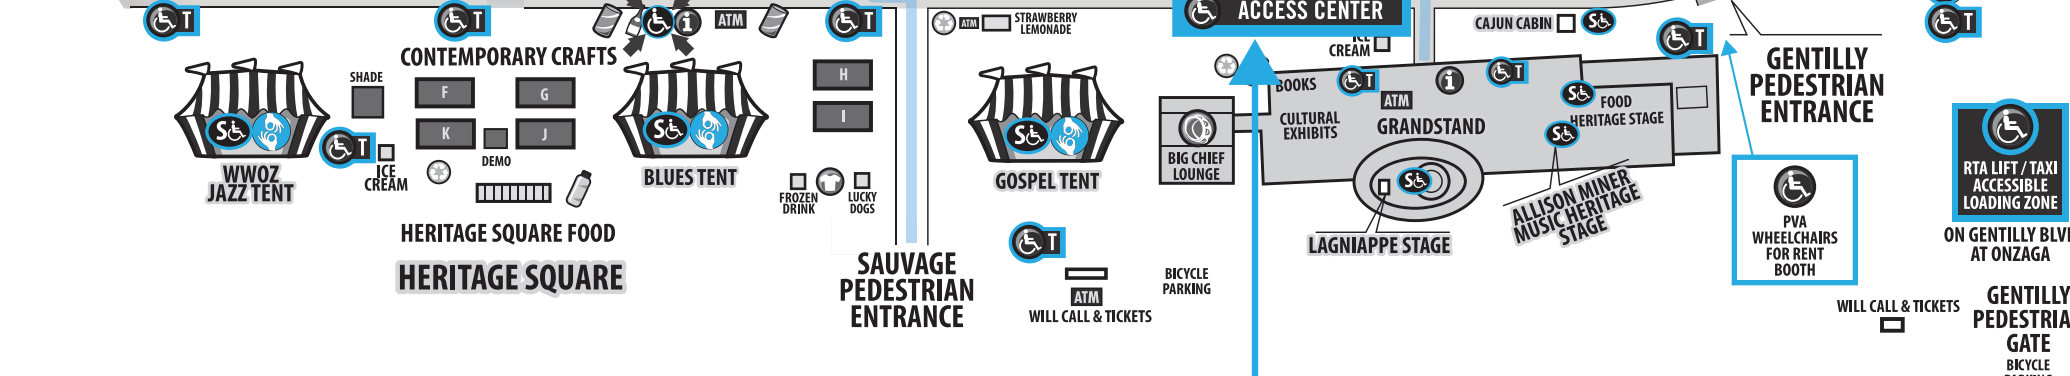

GENTILLY BLVD

INFORMATION	T-SHIRTS, OFFICIAL MERCH	MUSIC STAGE	PERFORMANCE TENT	STANDING ROOM ONLY
PROGRAMS	POSTERS	FOOD BOOTHS	CRAFT BOOTHS	WATER
PUBLIC WATER	CLOTHING	BEER, SOFT DRINKS	WINE	
RECYCLING RECEPTACLES				
POLICE	MEDICAL TENT			

NO CHAIRS, BLANKETS OR TARPES PERMITTED ON THE DIRT TRACK  
 PUBLIC TOILETS LOCATED ON THE DIRT TRACK

**ACCESS CENTER**

LARGE TYPE  
 BRAILLE  
 PER SCHEDULE  
 ACCESSIBLE TOILET

RESERVED SEATING  
 ACCESSIBLE PATHWAY  
 EMERGENCY RALLY POINT

GRANDSTAND PROVIDES AN INDOOR SPACE & AIR CONDITIONING

PARKING

RTA LIFT / TAXI ACCESSIBLE LOADING ZONE  
 ON GENTILLY BLVD AT ONZAGA

WILL CALL & TICKETS   
**GENTILLY PEDESTRIAN GATE**  
 BICYCLE PARKING