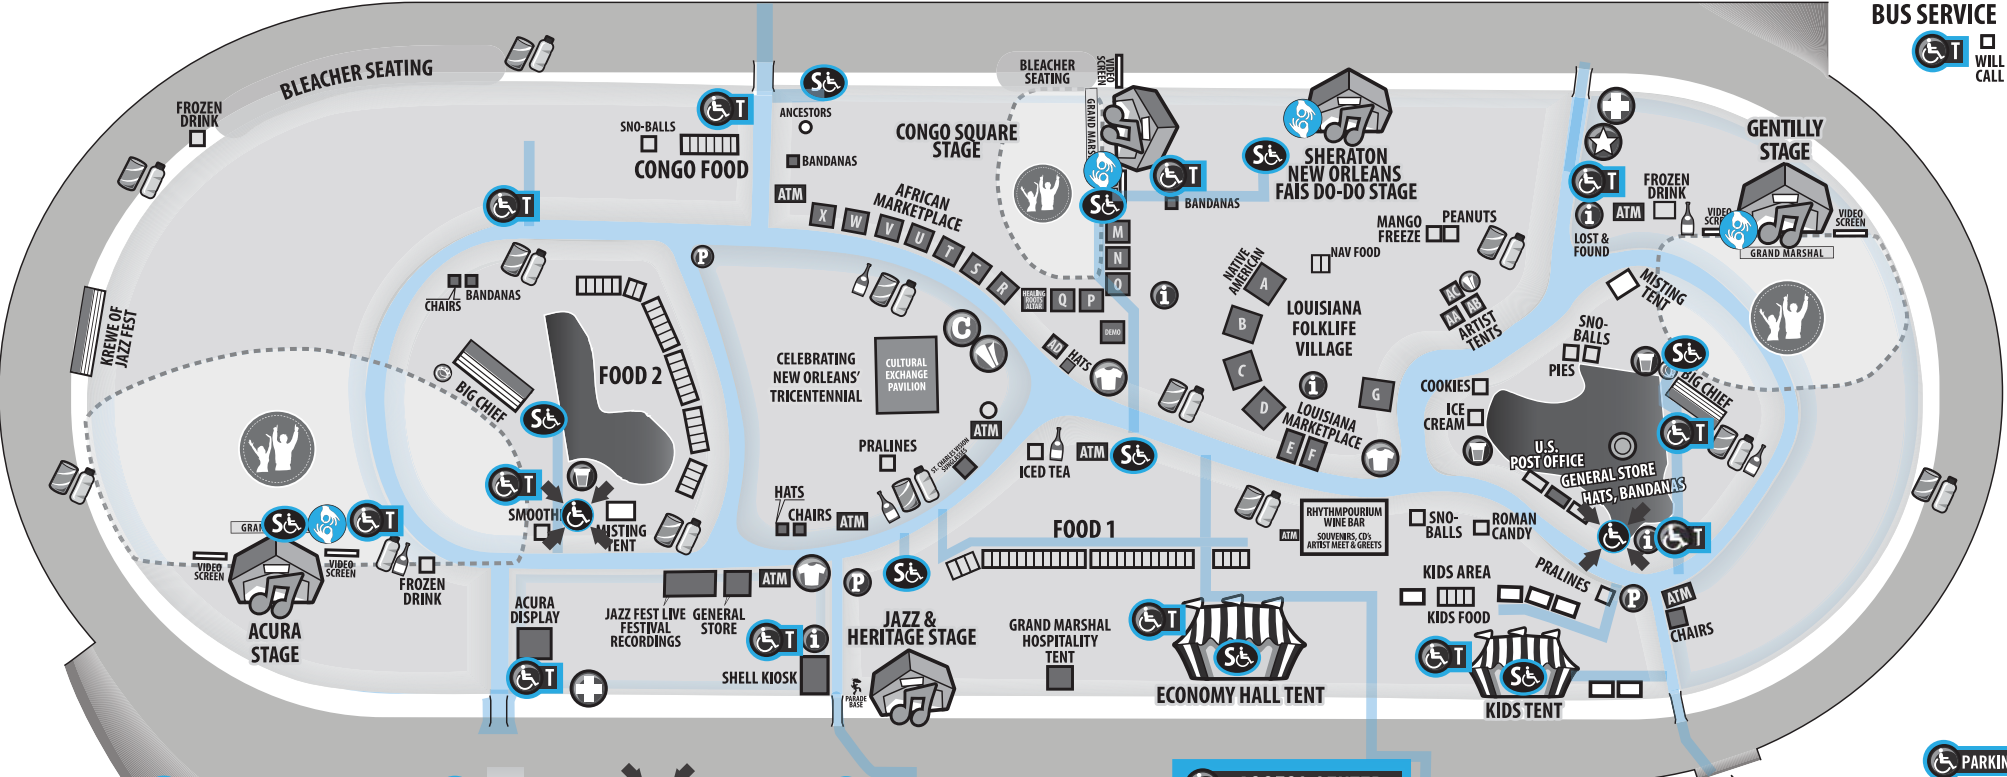

JAZZ FEST EXPRESS BUS SERVICE
 WILL CALL

GENTILLY BLVD

PARKING
 WILL CALL & TICKETS

 BICYCLE PARKING
 RENTAL & TAXI

GENTILLY PEDESTRIAN ENTRANCE

SAUVAGE PEDESTRIAN ENTRANCE

NO CHAIRS, BLANKETS OR TARPS PERMITTED ON THE DIRT TRACK
 PUBLIC TOILETS LOCATED ON THE DIRT TRACK
 RECYCLING RECEPTACLES CAN BE FOUND THROUGHOUT THE GROUNDS

INFORMATION	T-SHIRTS, OFFICIAL MERCH	MUSIC STAGE	PERFORMANCE TENT	STANDING ROOM ONLY
PROGRAMS	POSTERS	FOOD BOOTHS	CRAFT BOOTHS	WATER
PUBLIC WATER	CLOTHING	BEER, SOFT DRINKS	WINE	
POLICE	MEDICAL TENT			

ACCESS CENTER

ACCESSIBLE TOILET

LARGE TYPE **BRaille** **PER SCHEDULE**

RESERVED SEATING

EMERGENCY RALLY POINT