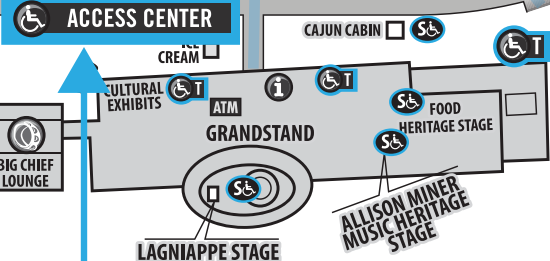

JAZZ FEST EXPRESS BUS SERVICE
 WILL CALL

GENTILLY BLVD

PARKING
 WILL CALL & TICKETS

 BICYCLE PARKING
 RENTAL & TAXI

GENTILLY PEDESTRIAN ENTRANCE

SAUVAGE PEDESTRIAN ENTRANCE

NO CHAIRS, BLANKETS OR TARPS PERMITTED ON THE DIRT TRACK
 PUBLIC TOILETS LOCATED ON THE DIRT TRACK
 RECYCLING RECEPTACLES CAN BE FOUND THROUGHOUT THE GROUNDS

INFORMATION	T-SHIRTS, OFFICIAL MERCH	MUSIC STAGE	PERFORMANCE TENT	STANDING ROOM ONLY
PROGRAMS	POSTERS	FOOD BOOTHS	CRAFT BOOTHS	WATER
PUBLIC WATER	CLOTHING	BEER, SOFT DRINKS	WINE	
POLICE	MEDICAL TENT			

ACCESS CENTER

ACCESSIBLE TOILET

LARGE TYPE **BRaille** **PER SCHEDULE**

RESERVED SEATING

EMERGENCY RALLY POINT